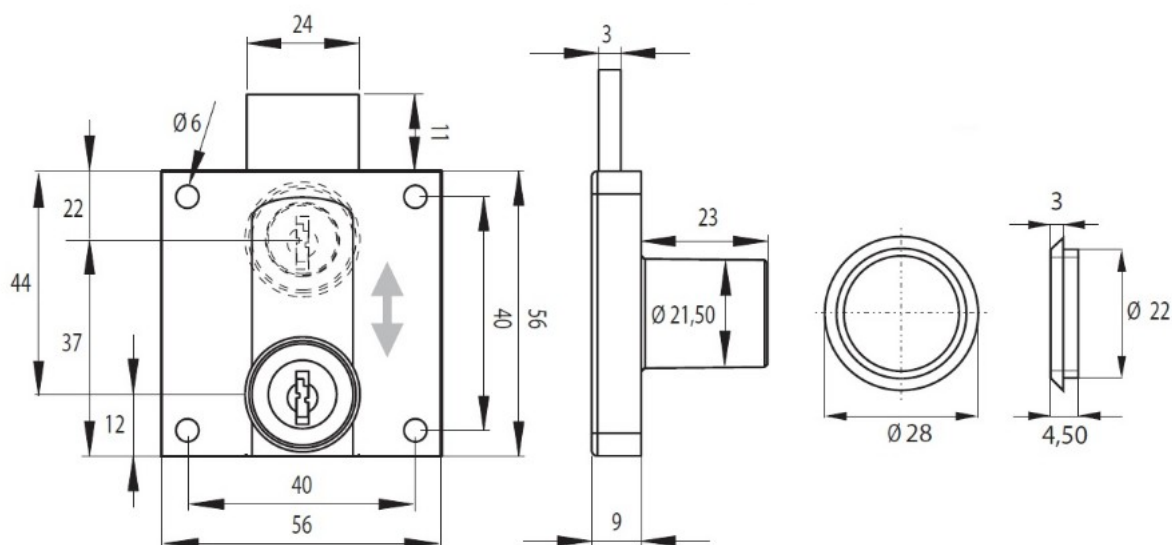

PRODUCT SHEET

Description:

Rim Lock Serbia W/Adjustable Cylinder, $\varnothing 21,5 \times 23$ mm, MK SISO, Nickel Pl., Backset From 22 to 44mm

Item number:

14.01.015-2

Units	Box	Carton	HS Code	Barcode
Pcs.	10	100	8301300000	
				5704866492829